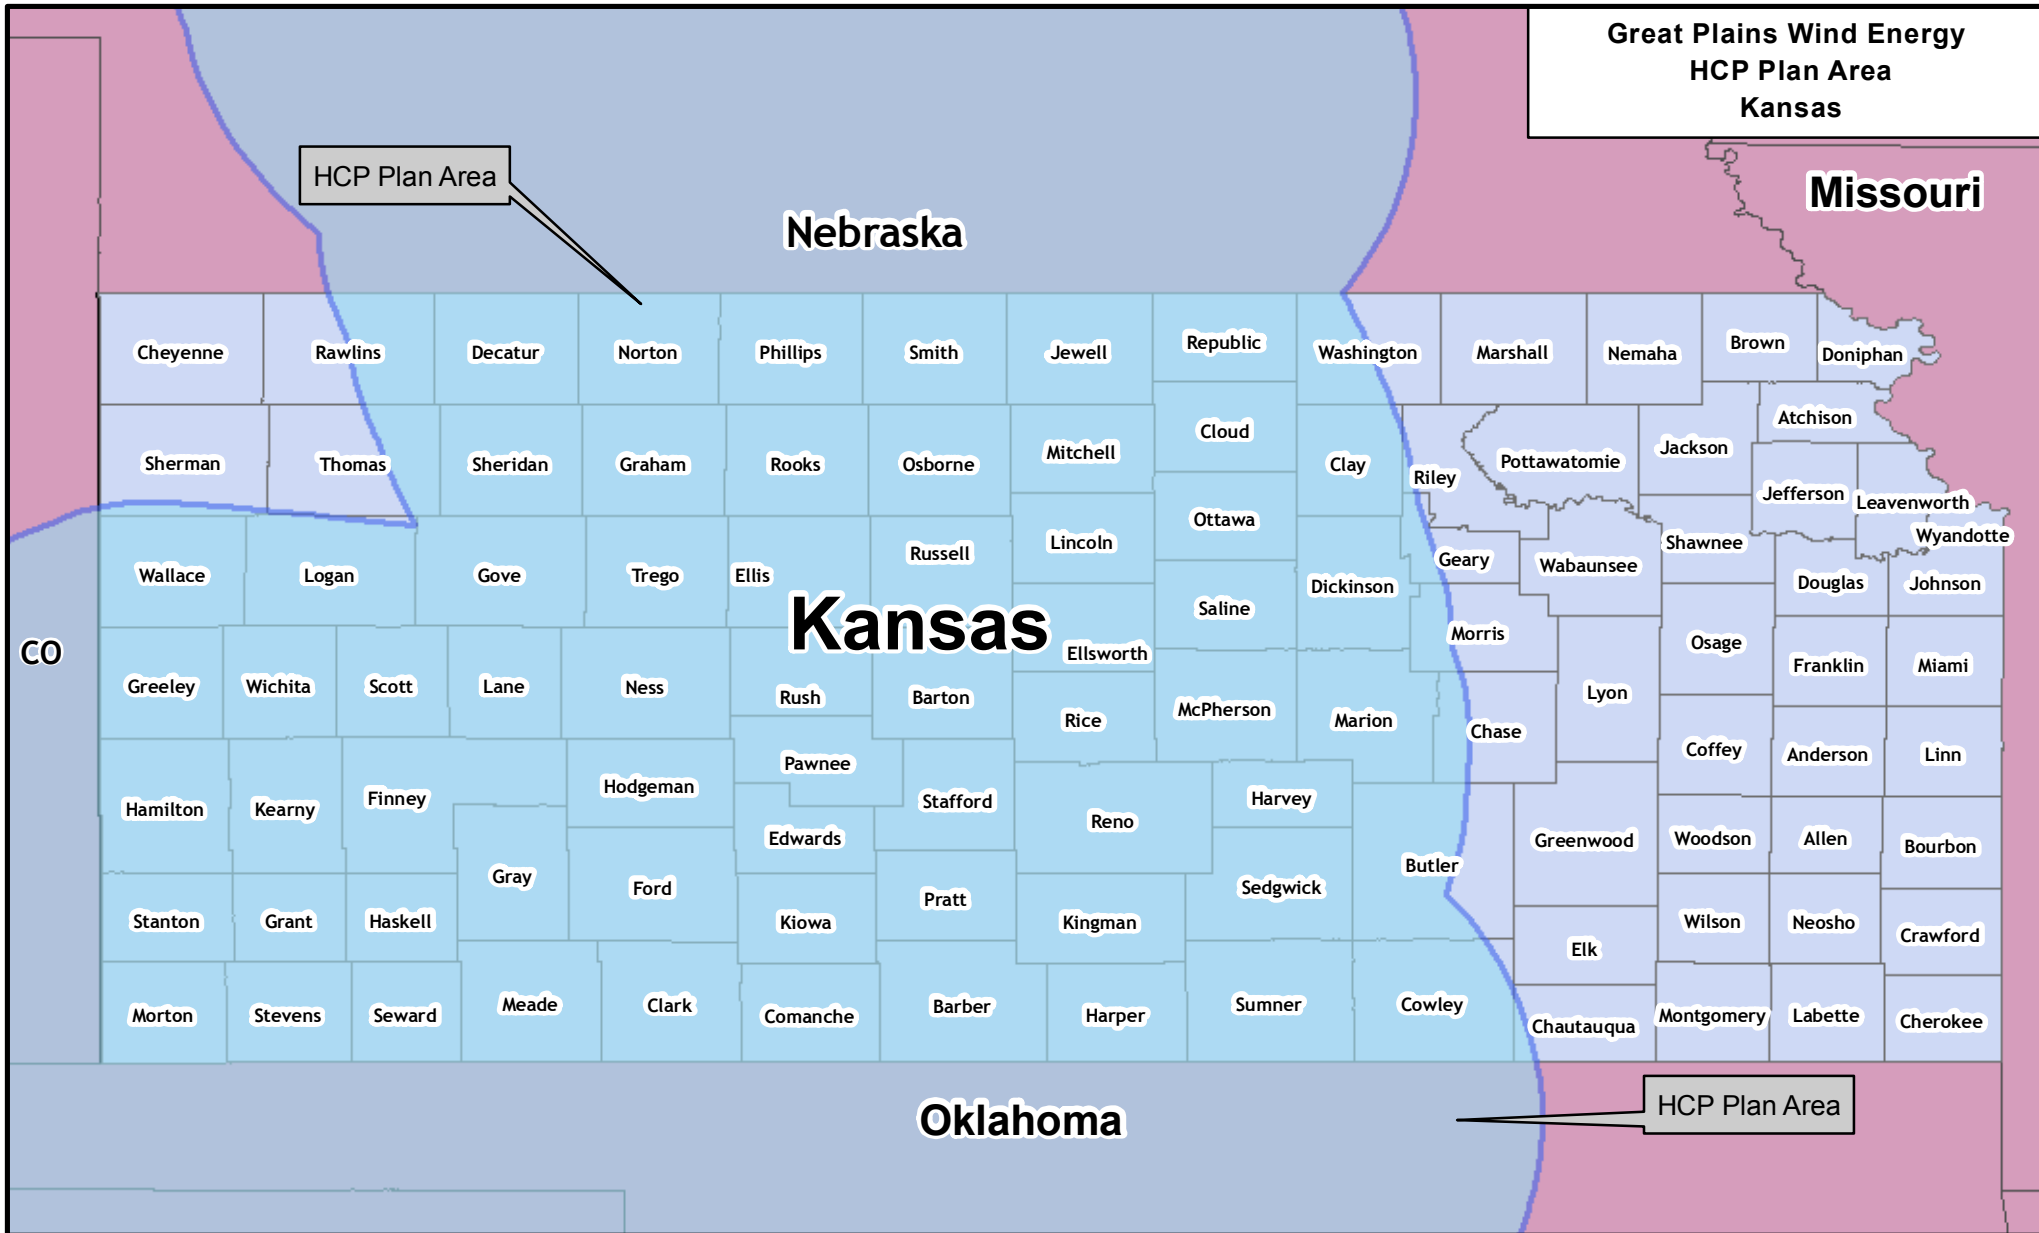

Great Plains Wind Energy
HCP Plan Area
Kansas

CO

Kansas

Missouri

Nebraska

Oklahoma

Legend

Great Plains Wind Energy Habitat Conservation Plan (HCP) Plan Area - Kansas

 HCP Plan Area