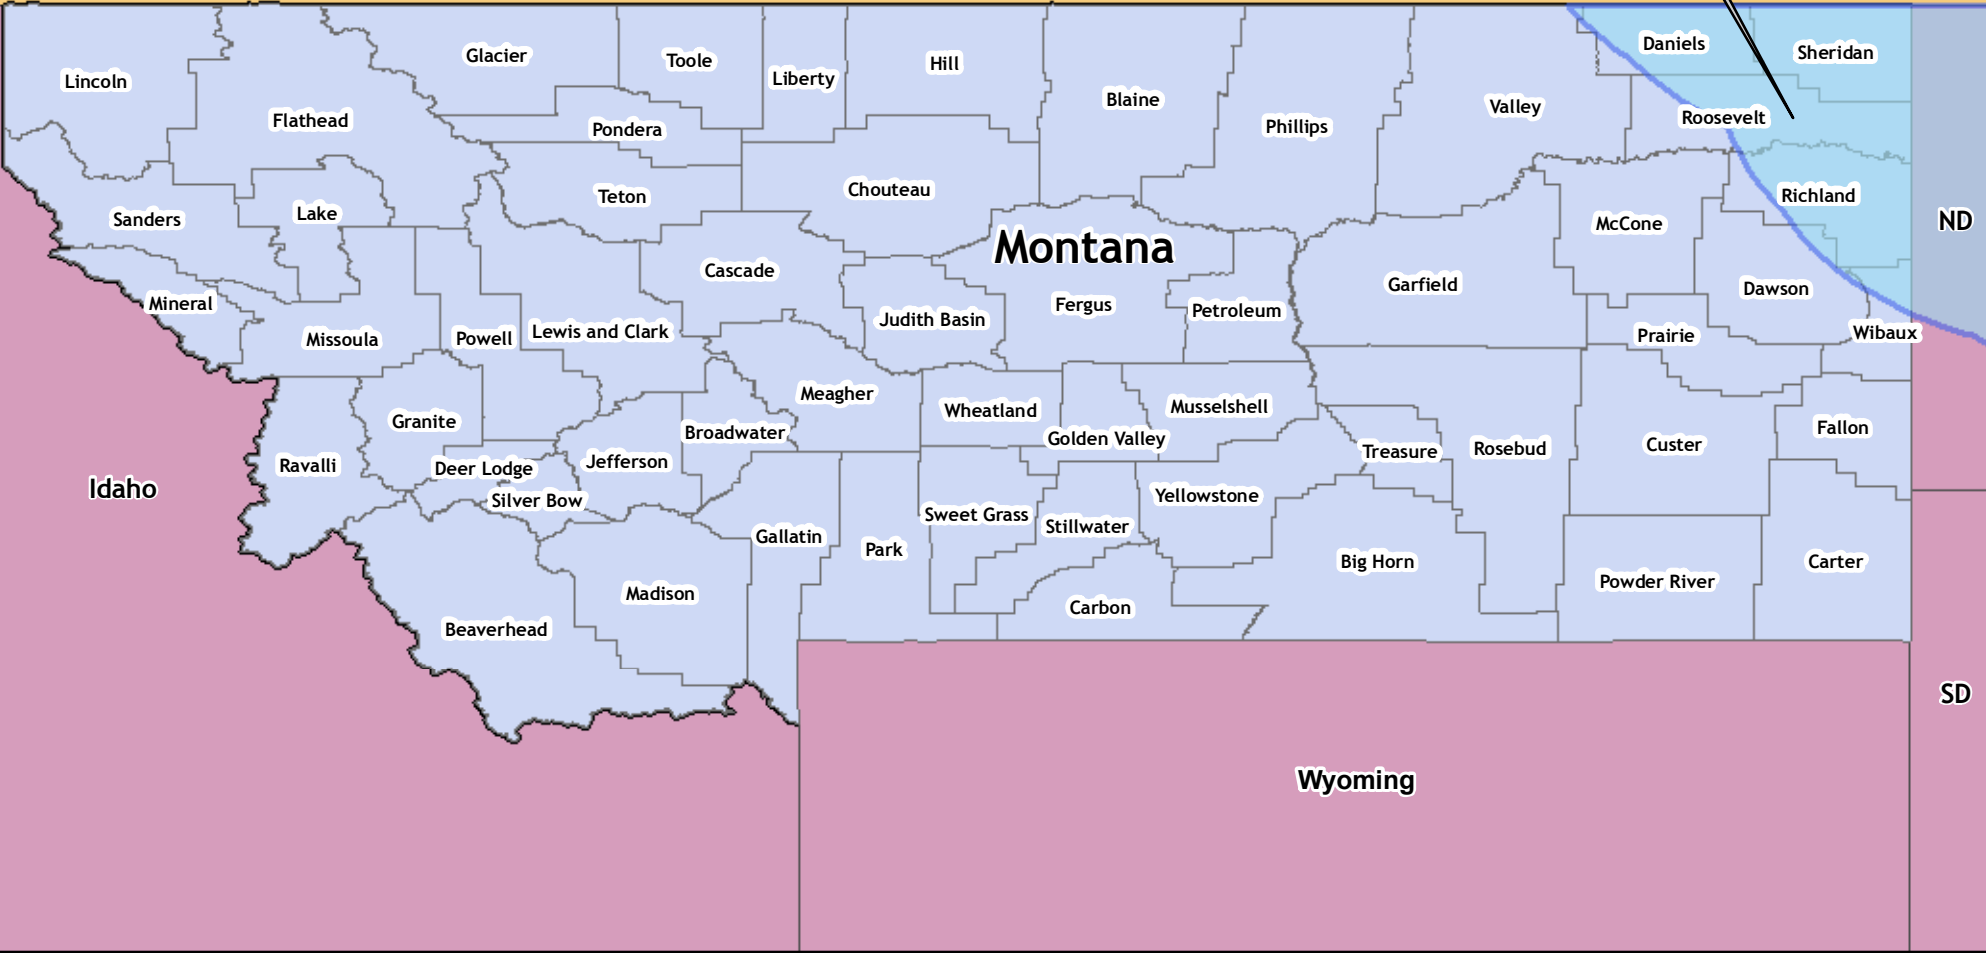

Great Plains Wind Energy
HCP Plan Area
Montana

Canada

HCP Plan Area

Legend

Great Plains Wind Energy Habitat Conservation Plan (HCP) Plan Area - Montana

 HCP Plan Area