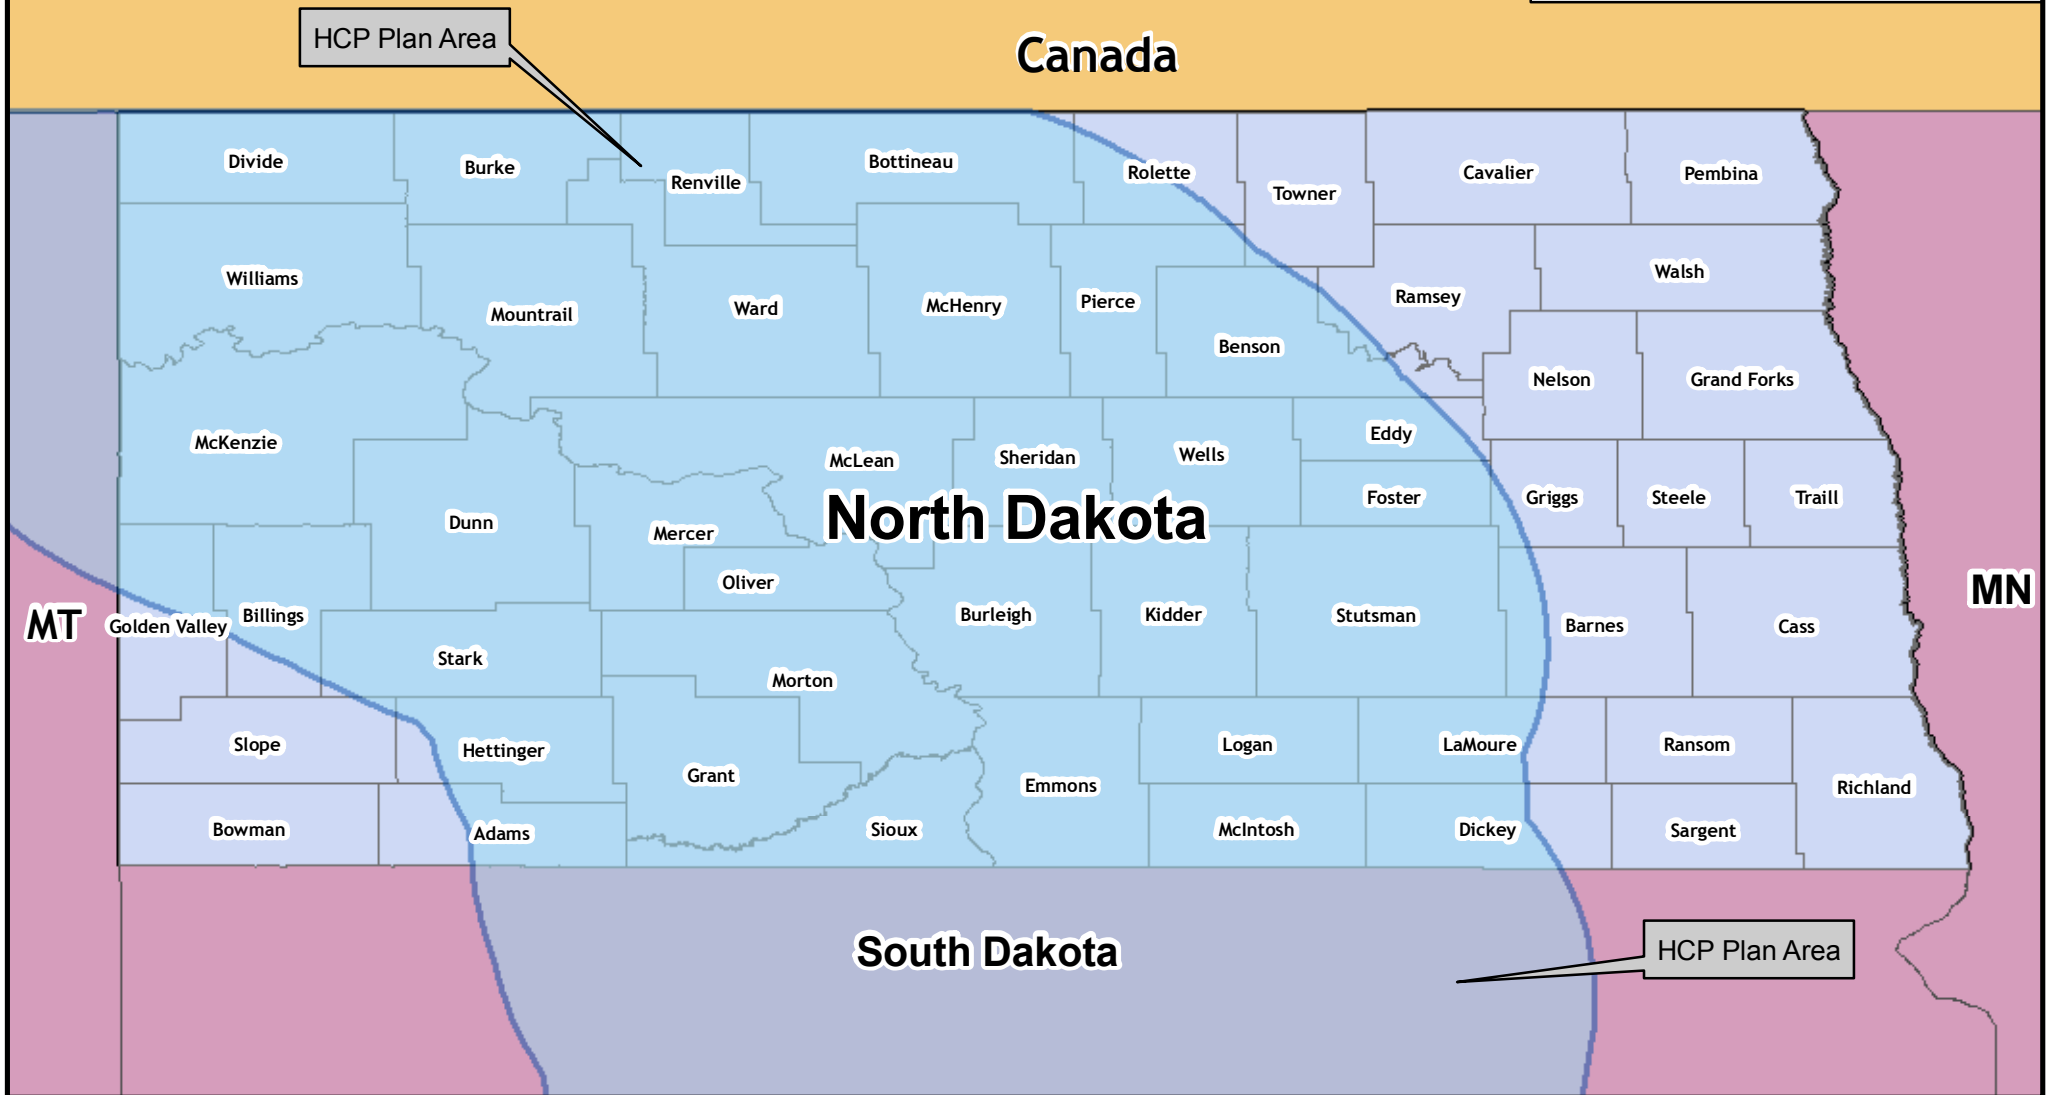

Great Plains Wind Energy
HCP Plan Area
North Dakota

Legend

Great Plains Wind Energy Habitat Conservation Plan (HCP) Plan Area - North Dakota

 HCP Plan Area