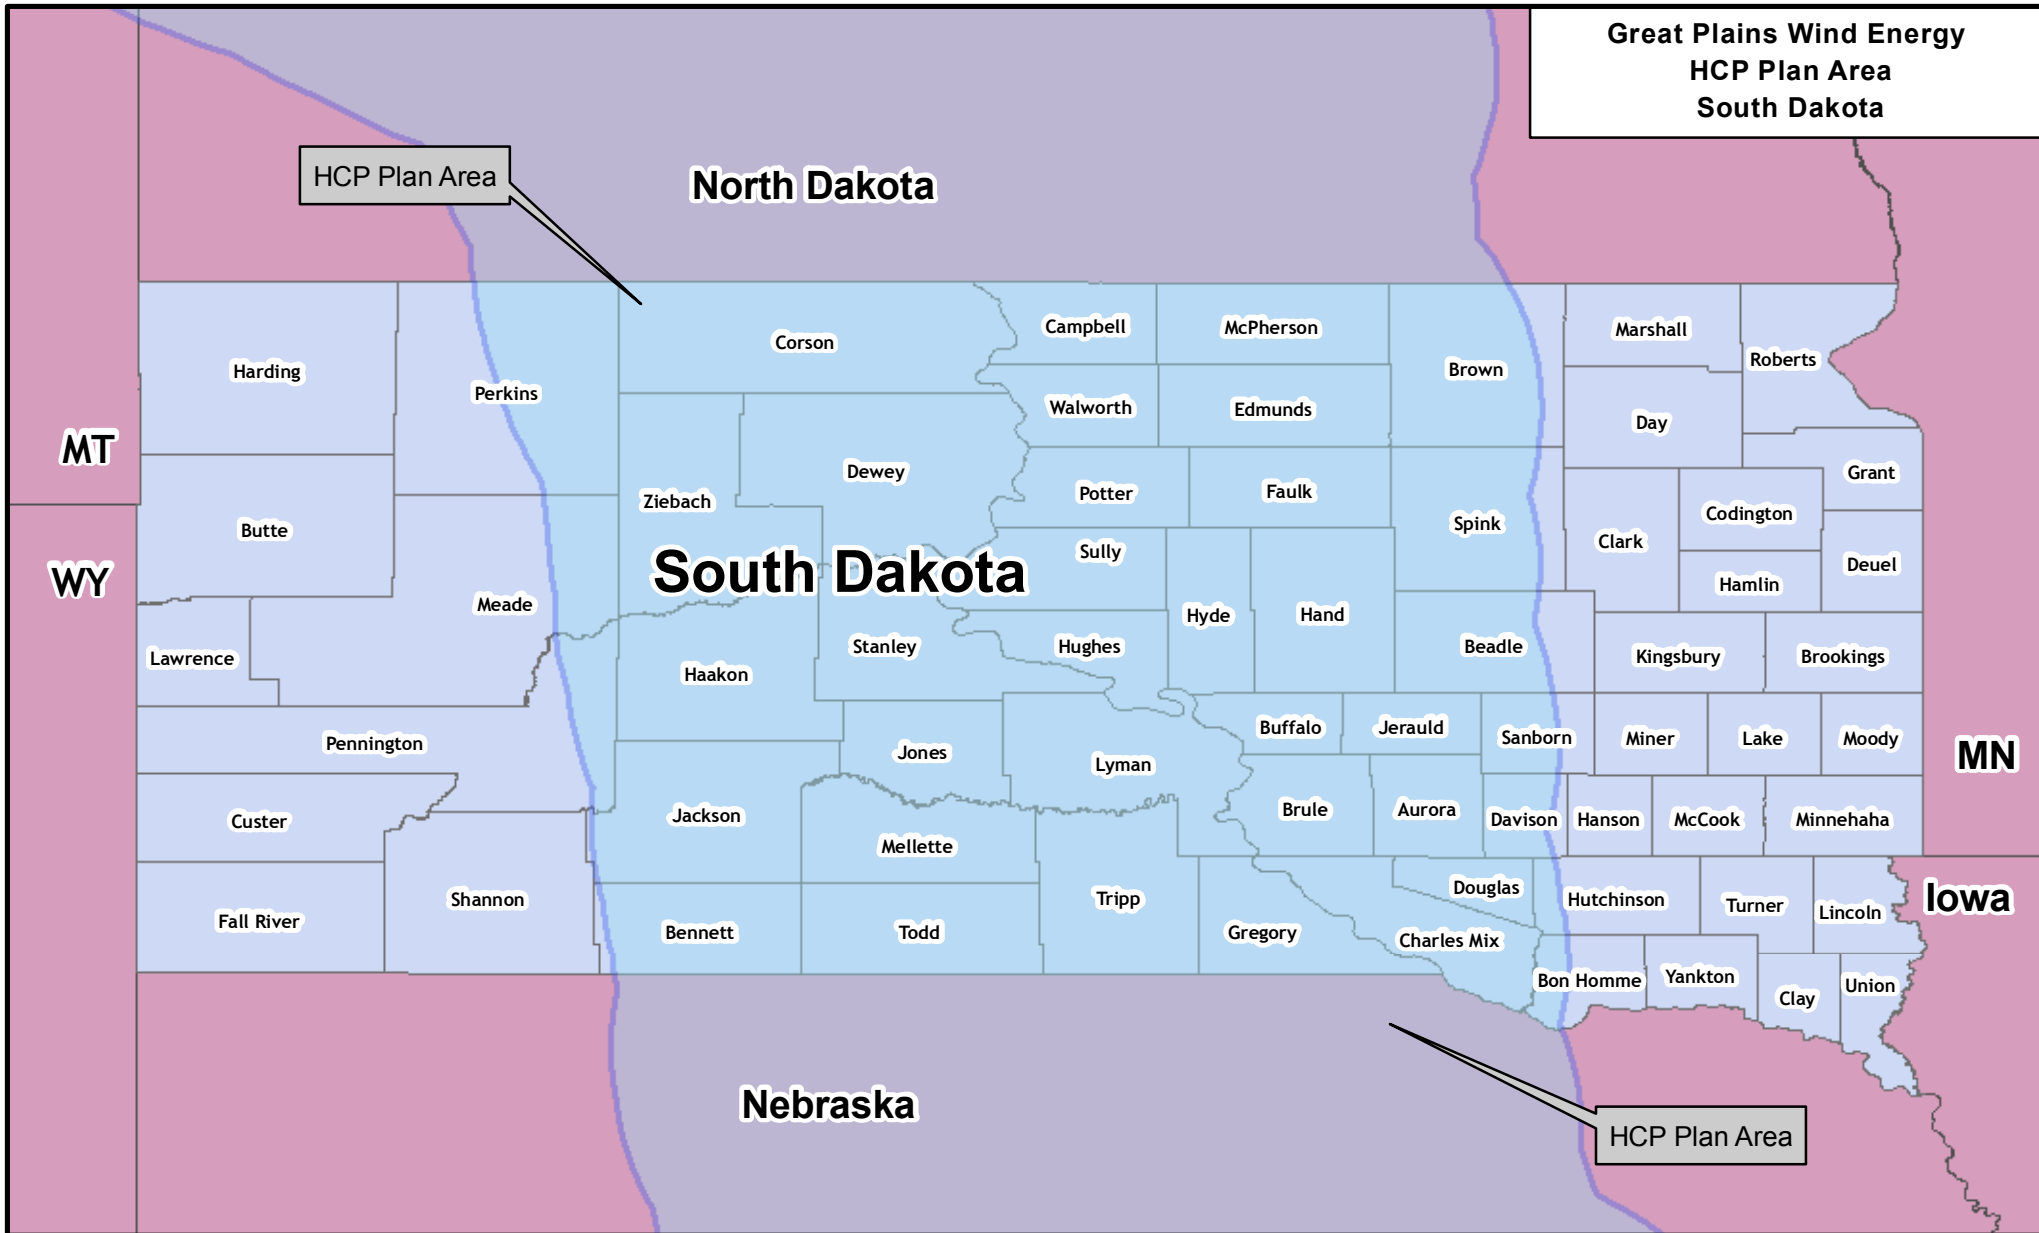

Great Plains Wind Energy
HCP Plan Area
South Dakota

North Dakota

South Dakota

Nebraska

MT

WY

MN

Iowa

Legend

Great Plains Wind Energy Habitat Conservation Plan (HCP) Plan Area - South Dakota

 HCP Plan Area

DRAFT HCP Plan Area (July 2011)

DRAFT/PREDECISIONAL/NOT FOR DISTRIBUTION